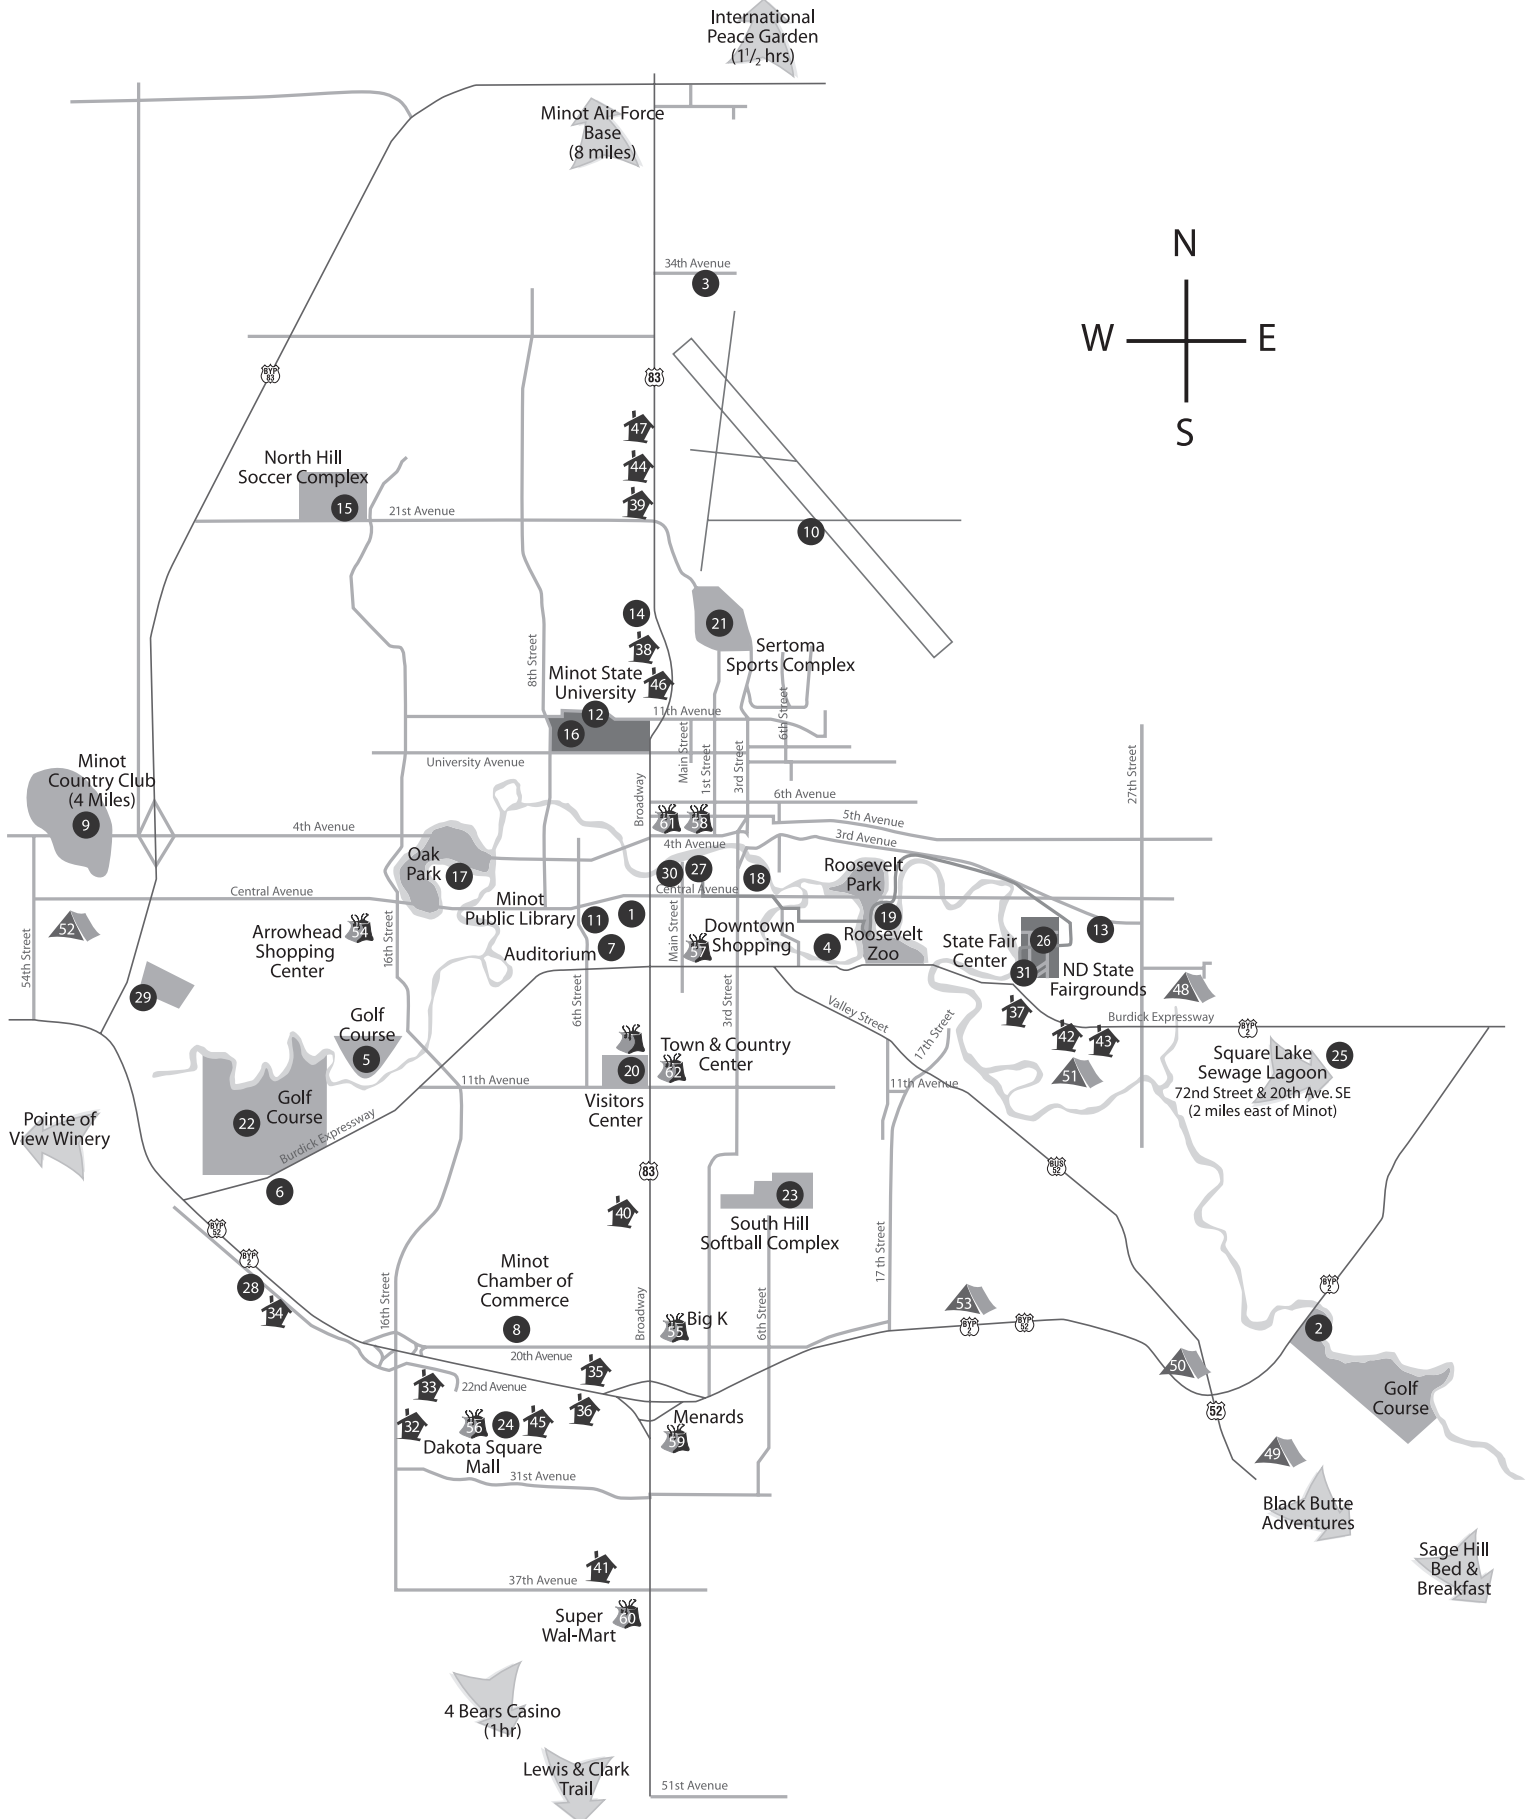

City of Minot

Minot City Map Key

Attractions

- 1 Amtrak
- 2 Apple Grove Golf Course
- 3 Dakota Territory Air Museum
- 4 Eastwood Park
- 5 Jack Hoeven Wee Links
- 6 MAYSA
- 7 Minot Municipal Auditorium
- 8 Minot Chamber of Commerce
- 9 Minot Country Club
- 10 Minot International Airport
- 11 Minot Public Library
- 12 Minot State University
& University Dome
- 13 Nodak Speedway
- 14 North Hill Bowl
- 15 North Hill Soccer Complex
- 16 Northwest Art Center, MSU
- 17 Oak Park
- 18 Railroad Museum of Minot
- 19 Roosevelt Park/Pool and Zoo
- 20 Scandinavian Heritage Park/
Minot Visitors Center
- 21 Sertoma Sports Complex
- 22 Souris Valley Golf Course
- 23 South Hill Softball Complex
- 24 Splashdown Dakota Super Slides
- 25 Square Lake Sewage Lagoon
- 26 State Fair Center/State Fairgrounds
- 27 Taube Art Museum
- 28 Valleyview Falls Miniature Golf
& Go Carts
- 29 Dakota Bark Park
- 30 Old Soo Depot Transportation
Museum
- 31 Ward County Historical Society
Museum

Local Accommodations

- 32 Best Western Kelly Inn
- 33 Comfort Inn
- 34 Dakota Inn
- 35 Days Inn
- 36 Fairfield Inn
- 37 Fairview Lodge
- 38 Grand International &
International Inn Express
- 39 Guest Lodge
- 40 Hillcrest Motel
- 41 Holiday Inn Express & Suites
- 42 Holiday Inn Riverside
- 43 Riverside Motel
- 44 Select Inn
- 45 Sleep Inn & Suites
- 46 Super 8 Motel
- 47 The Vegas Motel/Sevens Bar & Restaurant

Campgrounds

- 48 Expressway RV Park
- 49 KOA Campgrounds
- 50 Pat's Campground
- 51 Riverside Campground
- 52 Roughrider Campgrounds
- 53 Swenson Valley View RV Park

Shopping Opportunities

- 54 Arrowhead Shopping Center
- 55 Big K
- 56 Dakota Square
- 57 Downtown Shopping
- 58 Home Sweet Home
- 59 Menards
- 60 Super Wal-Mart
- 61 The House Next Door
- 62 Town & Country Center